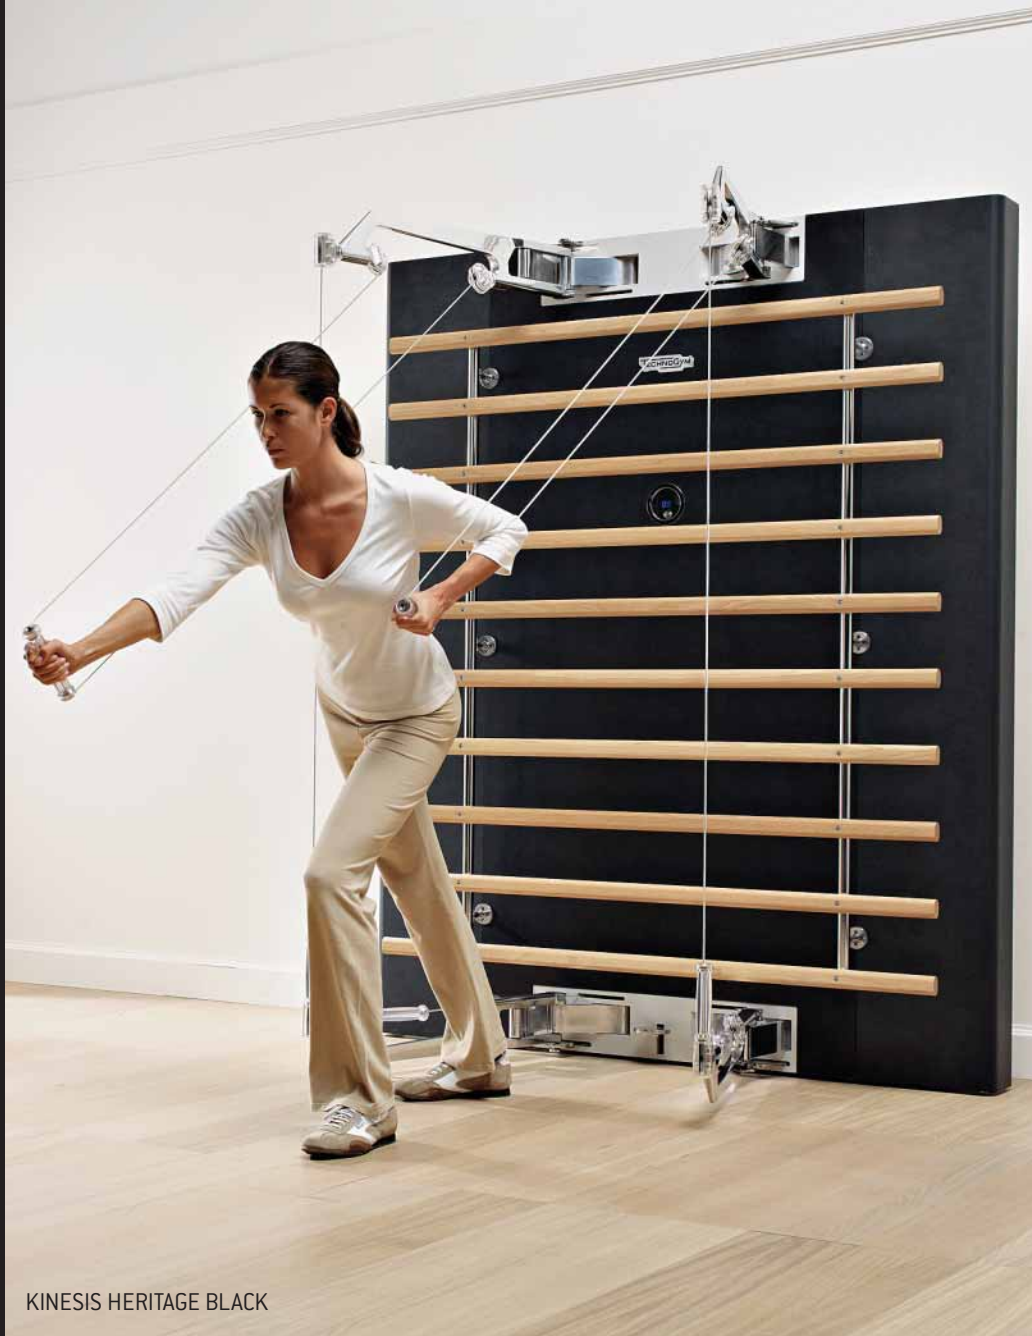

Harmony between body and mind

- Kinesis Personal offers a unique multi-dimensional workout and focuses on the four fundamental physical qualities of endurance, balance, strength and flexibility
- For safe muscle development, the patented Fullgravity pulley system provides smooth movement in all directions
- Kinesis offers more than 200 unique exercises in just 1 square metre
- Available in five stylish designs and finishes: Black, Cream, Leather, Gold and Vision (mirrored)

KINESIS HERITAGE

Built on a stainless steel structure for strength and with oak wall bars for a contemporary finish, Kinesis Heritage is available in black or cream to complement its surroundings.

KINESIS HERITAGE BLACK

KINESIS HERITAGE CREAM

KINESIS GOLD

KINESIS GOLD

Kinesis Gold is a lavish interpretation, coated with 24-carat 15cm² golden leaves. These are applied by hand following an ancient artisan technique.